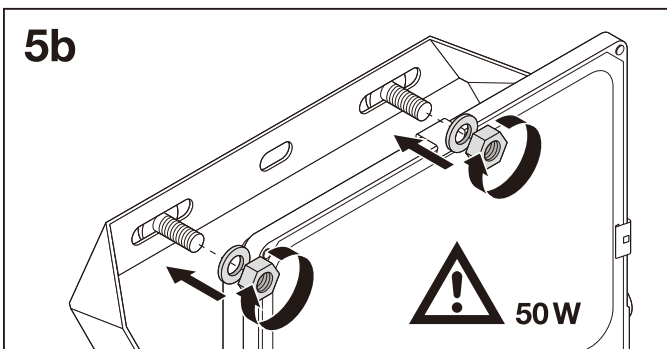

C10 A	B16 A	C16 A	m²
FLOODLIGHT PFM 50 W	3	3	5	0.054m²
FLOODLIGHT PFM 100 W	4	4	6	0.097m²
FLOODLIGHT PFM 150 W	2	3	4	0.110m²
FLOODLIGHT PFM 200 W	2	2	3	0.146m²
FLOODLIGHT PFM 290 W	4	4	7	0.200m²