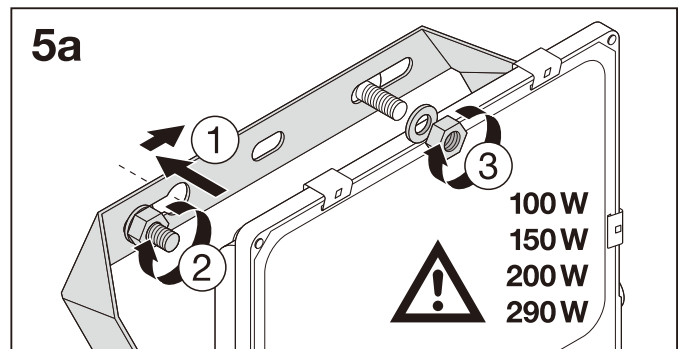

C10 A	B16 A	C16 A	m²
FLOODLIGHT PFM 50 W	3	3	5	0.054m²
FLOODLIGHT PFM 100 W	4	4	6	0.097m²
FLOODLIGHT PFM 150 W	2	3	4	0.110m²
FLOODLIGHT PFM 200 W	2	2	3	0.146m²
FLOODLIGHT PFM 290 W	4	4	7	0.200m²