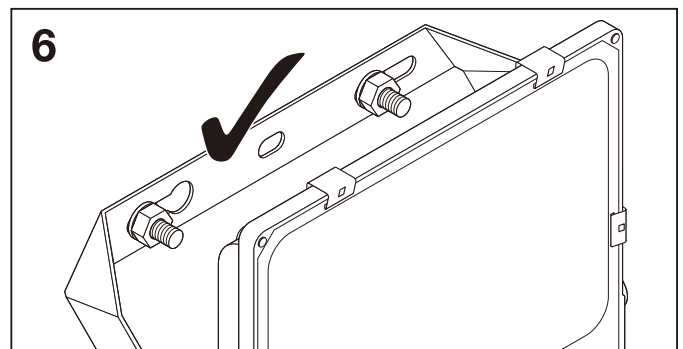

C10 A	B16 A	C16 A	m²
FLOODLIGHT PFM 50 W	3	3	5	0.054m²
FLOODLIGHT PFM 100 W	4	4	6	0.097m²
FLOODLIGHT PFM 150 W	2	3	4	0.110m²
FLOODLIGHT PFM 200 W	2	2	3	0.146m²
FLOODLIGHT PFM 290 W	4	4	7	0.200m²