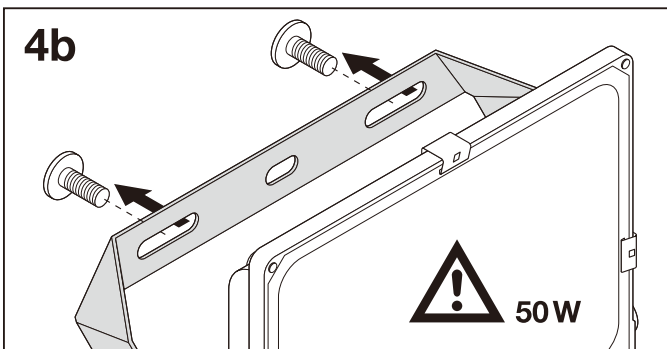

C10 A	B16 A	C16 A	m²
FLOODLIGHT PFM 50 W	3	3	5	0.054m²
FLOODLIGHT PFM 100 W	4	4	6	0.097m²
FLOODLIGHT PFM 150 W	2	3	4	0.110m²
FLOODLIGHT PFM 200 W	2	2	3	0.146m²
FLOODLIGHT PFM 290 W	4	4	7	0.200m²