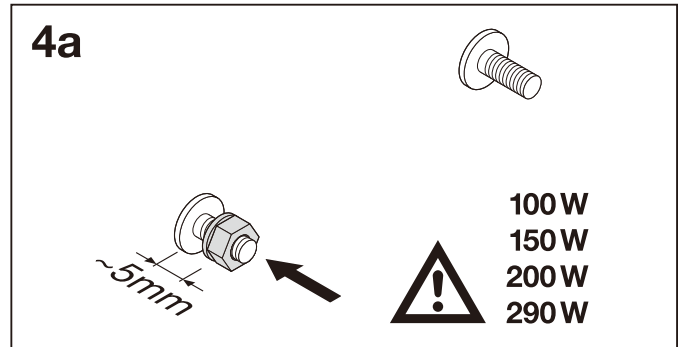

C10 A	B16 A	C16 A	m²
FLOODLIGHT PFM 50 W	3	3	5	0.054m²
FLOODLIGHT PFM 100 W	4	4	6	0.097m²
FLOODLIGHT PFM 150 W	2	3	4	0.110m²
FLOODLIGHT PFM 200 W	2	2	3	0.146m²
FLOODLIGHT PFM 290 W	4	4	7	0.200m²