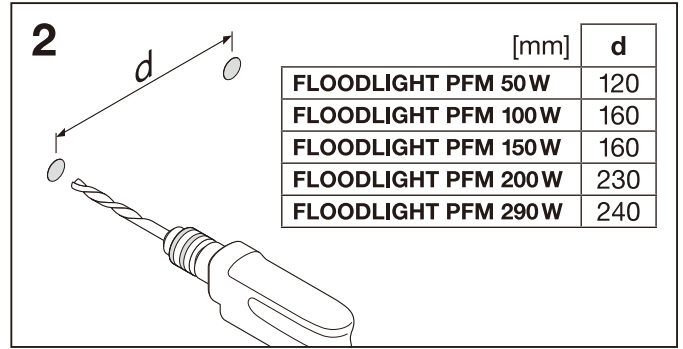

C10 A	B16 A	C16 A	m²
FLOODLIGHT PFM 50 W	3	3	5	0.054m²
FLOODLIGHT PFM 100 W	4	4	6	0.097m²
FLOODLIGHT PFM 150 W	2	3	4	0.110m²
FLOODLIGHT PFM 200 W	2	2	3	0.146m²
FLOODLIGHT PFM 290 W	4	4	7	0.200m²