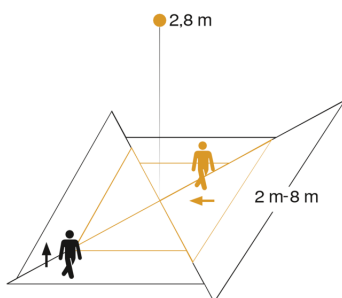

Sensor-switched outdoor light

DL Vario Quattro LED

Silver

EAN 4007841 035440

STEINEL®
Intelligent technology

Technical specifications

Dimensions (Ø x H)	310 x 69 mm
Mains power supply	220 – 240 V / 50 – 60 Hz
Mounting height max.	6,00 m
Sensor Technology	passive infrared
Output	10 W
Interconnection	No
Luminous flux	1000 lm
Efficiency	100 lm/W
Colour temperature	3000 K
Colour Rendering Index CRI	80-89
With lamp	Yes, STEINEL LED system
Lamp	LED cannot be replaced
LED life expectancy (max. °C)	50000 h
Base	without
LED cooling system	Passive Thermo Control
With motion detector	Yes
Detection angle	360 °
Angle of aperture	180 °
Sneak-by guard	Yes
Capability of masking out individual segments	No
Electronic scalability	No

Mechanical scalability	Yes
Reach, detail	Reach adjustable from 2 - 8 m in 4 directions (90° in each)
Reach, radial	4 x 4 m (16 m²)
Reach, tangential	16 x 16 m (256 m²)
Photo-cell controller	Yes
Twilight setting	2 – 1000 lx
Time setting	5 s – 30 Min.
Basic light level function	Yes
Basic light level function time	10/30 min, all night
Soft light start	Yes
Continuous light	selectable, 4h
Impact resistance	IK07
IP rating	IP54
Protection class	II
Ambient temperature	-20 – 35 °C
Housing material	Plastic
Cover material	Plastic, structured
Manufacturer's Warranty	3 years
With remote control	No
Version	Silver
PU1, EAN	4007841035440

Detection Zone

Mögliche Montagehöhe: 2,00 m – 6,00 m

Orange: radial

Schwarz: tangential

4 skalierbare Zonen