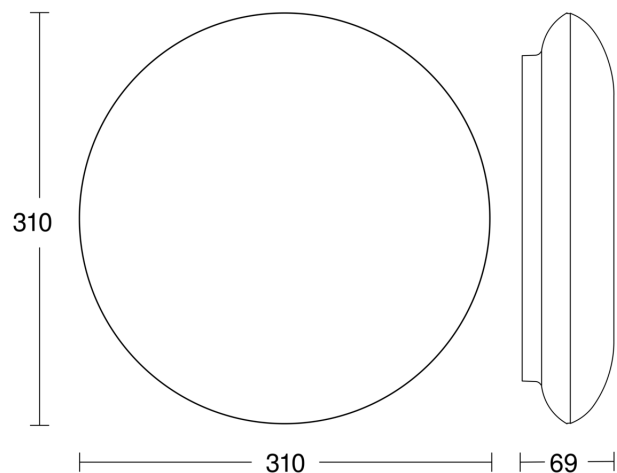

Infrared sensor
ideal 12 x 12 m

Scalable in every
direction
min. 2m
max. 6m

IP54

2 - 1000 lux

5 sec - 30 min

soft light start

manual override

Function description

Mechanical scalability	Yes
Reach, detail	Reach adjustable from 2 - 8 m in 4 directions (90° in each)
Reach, radial	4 x 4 m (16 m ²)
Reach, tangential	16 x 16 m (256 m ²)
Photo-cell controller	Yes
Twilight setting	2 – 1000 lx
Time setting	5 s – 30 Min.
Basic light level function	Yes
Basic light level function time	10/30 min, all night
Soft light start	Yes
Continuous light	selectable, 4h
Impact resistance	IK07
IP rating	IP54
Protection class	II
Ambient temperature	-20 – 35 °C
Housing material	Plastic
Cover material	Plastic, structured
Manufacturer's Warranty	3 years
With remote control	No
Version	Silver
PU1, EAN	4007841035440

Detection Zone

Mögliche Montagehöhe: 2,00 m – 6,00 m

Orange: radial

Schwarz: tangential

4 skalierbare Zonen

Dimension Drawing

<https://www.steinell.de>