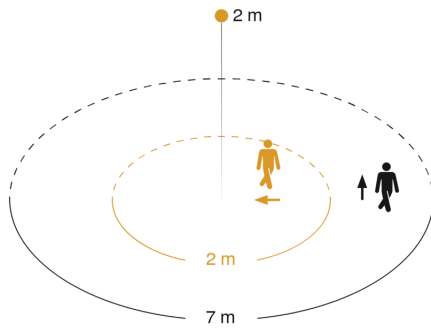

Technical specifications

Dimensions (L x W x H)	260 x 140 x 77 mm
Mains power supply	220 – 240 V / 50 – 60 Hz
Mounting height max.	2,50 m
Sensor Technology	passive infrared
Output	8,6 W
Interconnection	No
Luminous flux	670 lm
Colour temperature	3000 K
Colour Rendering Index CRI	80-89
With lamp	Yes, STEINEL LED system
Lamp	LED cannot be replaced
LED life expectancy (max. °C)	50000 h
Base	without
LED cooling system	Passive Thermo Control
With motion detector	Yes
Detection angle	360 °
Sneak-by guard	Yes
Capability of masking out individual segments	Yes
Electronic scalability	No
Mechanical scalability	No

Reach, radial	r = 2 m (13 m ²)
Reach, tangential	r = 7 m (154 m ²)
Photo-cell controller	Yes
Twilight setting	2 – 2000 lx
Time setting	5 s – 15 Min.
Basic light level function	Yes
Soft light start	Yes
Continuous light	selectable, 4h
Impact resistance	IK03
IP rating	IP44
Protection class	II
Ambient temperature	-20 – 40 °C
Housing material	Aluminium
Cover material	Plastic, opal
Manufacturer's Warranty	3 years
With remote control	No
Cover material	sticker
Version	Silver
PU1, EAN	4007841053192

<https://www.steinel.de>

Sensor-switched outdoor light

L 710 LED

Silver
EAN 4007841 053192

STEINEL[®]
Intelligent technology

Detection Zone

Mögliche Montagehöhe: 1,80 m – 2,50 m
Orange: radial
Schwarz: tangential

Dimension Drawing