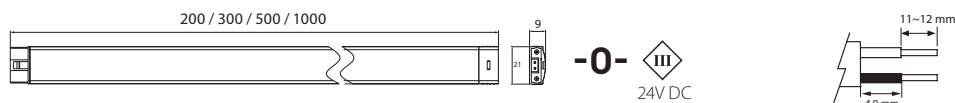

FINO

IP21

LED VALAISIN | LED ARMATUR | LED VALGUSTI | LED LUMINAIRE

LED-PROFIILIT