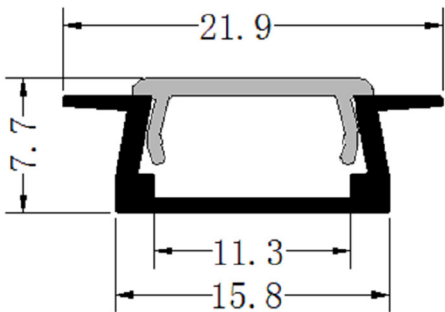

BLACK BOX

energy & life.

BlackBox profile 16x06 U

REXEL