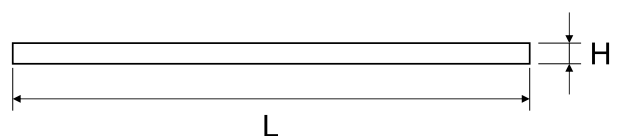

Code	Type of equipment	Luminaire power [W]	Lumen luminaire [lm]	Efficacy [lm/W]	Colour temperature [K]	CRI/Ra
060351.5L01.211	ED	40	4200	105	4000	≥80
060351.3L01.211	DALI	40	4200	105	4000	≥80
060351.5L02.212	ED	51	5200	102	4000	≥80
060351.3L02.212	DALI	51	5200	102	4000	≥80

Code	Dimensions [mm] L W H	Pallet quantity	Quantity in package	Net weight [kg]
060351.5L01.211	1168 142 48	105	1	5.8
060351.3L01.211	1168 142 48	105	1	5.8
060351.5L02.212	1468 142 48	105	1	6.1
060351.3L02.212	1468 142 48	105	1	6.1