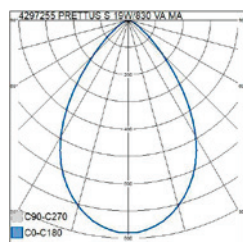

Prettus S

PRETTUS M

SNRO	KOODI		W	LM
4297263	O2PMAA	PRETTUS M 29W/830 VA MA	29	3100
4297264	O2PMAB	PRETTUS M 29W/840 VA MA	29	3250
4297265	O2PMBA	PRETTUS M 29W/830 VA MA DA	29	3100
4297267	O2PMAC	PRETTUS M 29W/830 VA KI	29	2900
4297266	O2PMBB	PRETTUS M 29W/840 VA MA DA	29	3250
4297268	O2PMAD	PRETTUS M 29W/840 VA KI	29	3050
4297269	O2PMBC	PRETTUS M 29W/830 VA KI DA	29	2900
4297270	O2PMBD	PRETTUS M 29W/840 VA KI DA	29	3050

PRETTUS L

SNRO	KOODI		W	LM
4297271	O2PLAA	PRETTUS L 33W/830 VA MA	33	3400
4297272	O2PLAB	PRETTUS L 33W/840 VA MA	33	3550
4297273	O2PLBA	PRETTUS L 33W/830 VA MA DA	33	3400
4297274	O2PLBB	PRETTUS L 33W/840 VA MA DA	33	3550
4297275	O2PLAC	PRETTUS L 33W/830 VA KI	33	3350
4297276	O2PLAD	PRETTUS L 33W/840 VA KI	33	3500
4297277	O2PLBC	PRETTUS L 33W/830 VA KI DA	33	3350
4297278	O2PLBD	PRETTUS L 33W/840 VA KI DA	33	3500