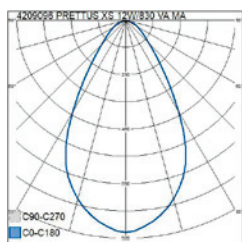

Prettus XS

PRETTUS M

SNRO	KOODI		W	LM
4297263	O2PMAA	PRETTUS M 29W/830 VA MA	29	3100
4297264	O2PMAB	PRETTUS M 29W/840 VA MA	29	3250
4297265	O2PMBA	PRETTUS M 29W/830 VA MA DA	29	3100
4297267	O2PMAC	PRETTUS M 29W/830 VA KI	29	2900
4297266	O2PMBB	PRETTUS M 29W/840 VA MA DA	29	3250
4297268	O2PMAD	PRETTUS M 29W/840 VA KI	29	3050
4297269	O2PMBC	PRETTUS M 29W/830 VA KI DA	29	2900
4297270	O2PMBD	PRETTUS M 29W/840 VA KI DA	29	3050

PRETTUS L

SNRO	KOODI		W	LM
4297271	O2PLAA	PRETTUS L 33W/830 VA MA	33	3400
4297272	O2PLAB	PRETTUS L 33W/840 VA MA	33	3550
4297273	O2PLBA	PRETTUS L 33W/830 VA MA DA	33	3400
4297274	O2PLBB	PRETTUS L 33W/840 VA MA DA	33	3550
4297275	O2PLAC	PRETTUS L 33W/830 VA KI	33	3350
4297276	O2PLAD	PRETTUS L 33W/840 VA KI	33	3500
4297277	O2PLBC	PRETTUS L 33W/830 VA KI DA	33	3350
4297278	O2PLBD	PRETTUS L 33W/840 VA KI DA	33	3500