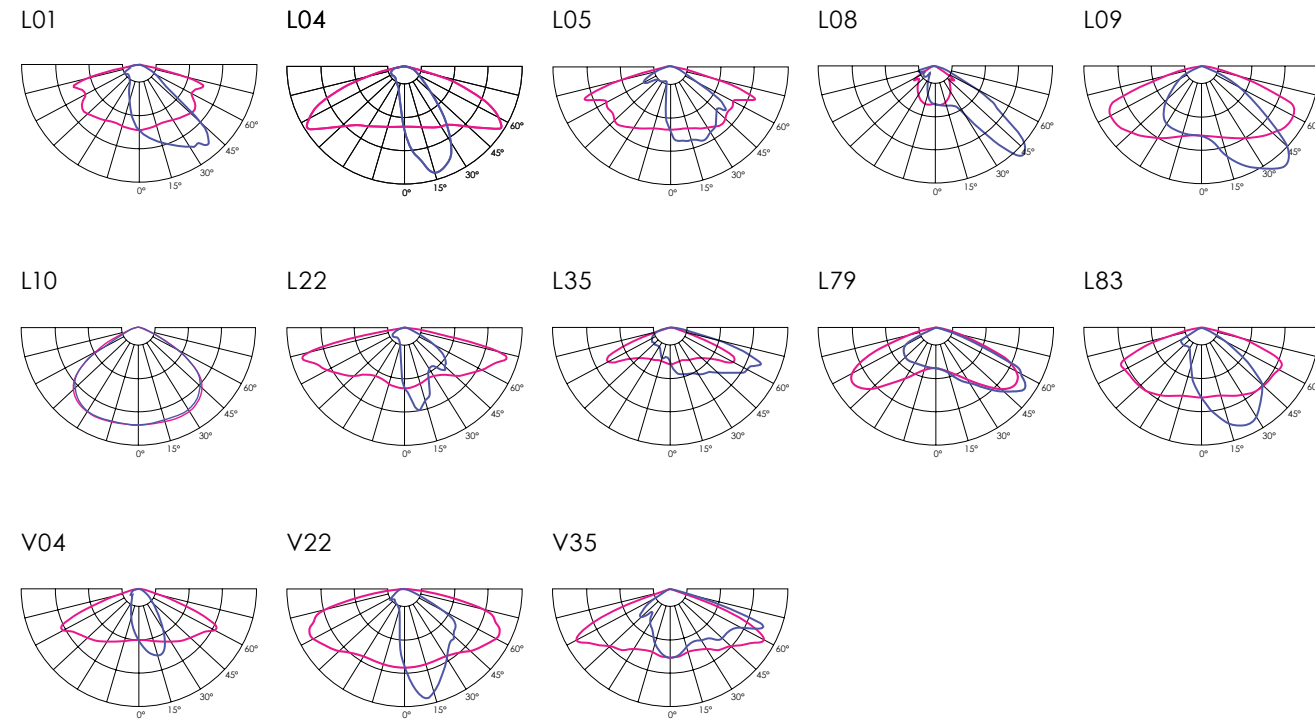

Optics

Accessories

Separate 10 kV SPD available on request

NEMA Socket

2213362-3, 5 pin NEMA socket 105°C wires

Art. 70000362

2213362-4, 7 pin NEMA socket 105°C wires

Art. 70000333

Dummy Link for NEMA Socket

Art. 70000113

Zhaga socket no cap

Art. 70000612

Zhaga socket with cap

Art. 70000613

MSLC205RGL Luminaire controller, Zhaga, 80mm

Art. 70010029