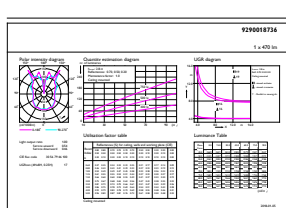

Mittapiirros

Bulb T65 230V 7.5-40W 470lm 2000K E27 D

Product	D	C
LED classic-giant 40W E27 T65 GOLD DIM	65 mm	273 mm

Valonjakotiedot

LEDbulb Class-giant 40W E27 G200 Gold DIM

LEDbulb Class-giant 40W E27 T65 Gold DIM