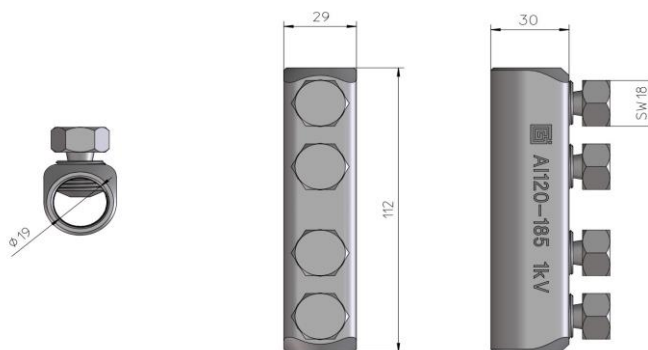

Drawing

Package

Package	Bag	Pcs / Package	4	Weight [kg]	0,62
Length [mm]	117	Width [mm]	160	Height [mm]	31

Ouneva Oy

Teollisuustie 21
FI-82730 Tuupovaara
Finland

www.ounevagroup.fi

www.ounevaproducts.fi