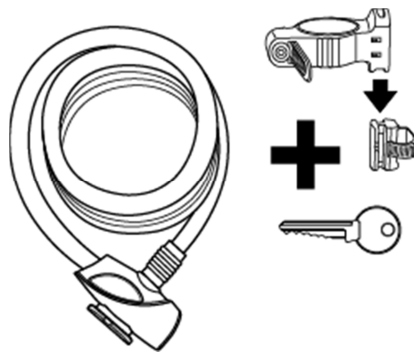

Data Sheet

Bike Lock Cable Key

Type 81311

VKB 81311 385 111

Designation: Bike Lock Cable Key

Dimensions

Weight	0,347 kg
---------------	----------

Body

Body Material	ABS housing

Shackle

Cable Material	Flexible vinyl coated galvanized steel
Cable Diameter	12mm
Cable Length	900mm

**Data Sheet
Mechanism**

Bike Lock Cable Key

Keys	3
Key Type	Wafer
Pin Material	Brass pins