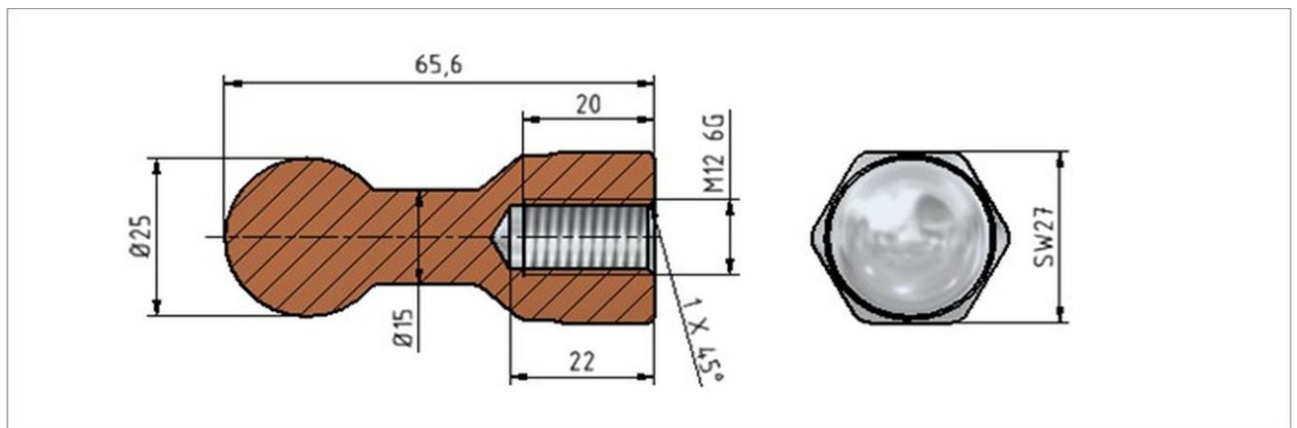

Drawing

Package

Package	Box	Pcs / Package	20	Weight [kg]	6,15
Length [mm]	210	Width [mm]	155	Height [mm]	105

Ouneva Oy

Teollisuustie 21
FI-82730 Tuupovaara
Finland

Tel. +358 400 179 750
info@ouneva.fi

www.ounevagroup.fi
www.ounevaproducts.fi