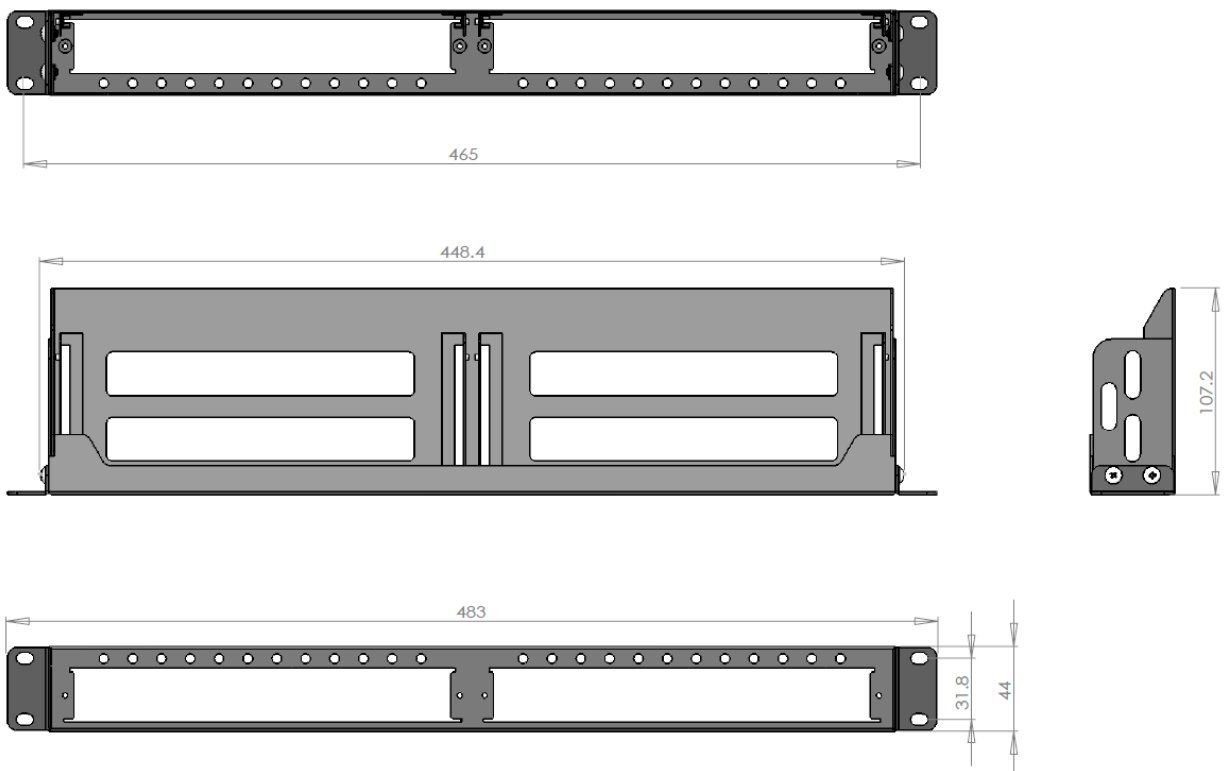

PRO DSX 1RU Rack for PRODSX-TX

Revision: 1

Dimensions in mm