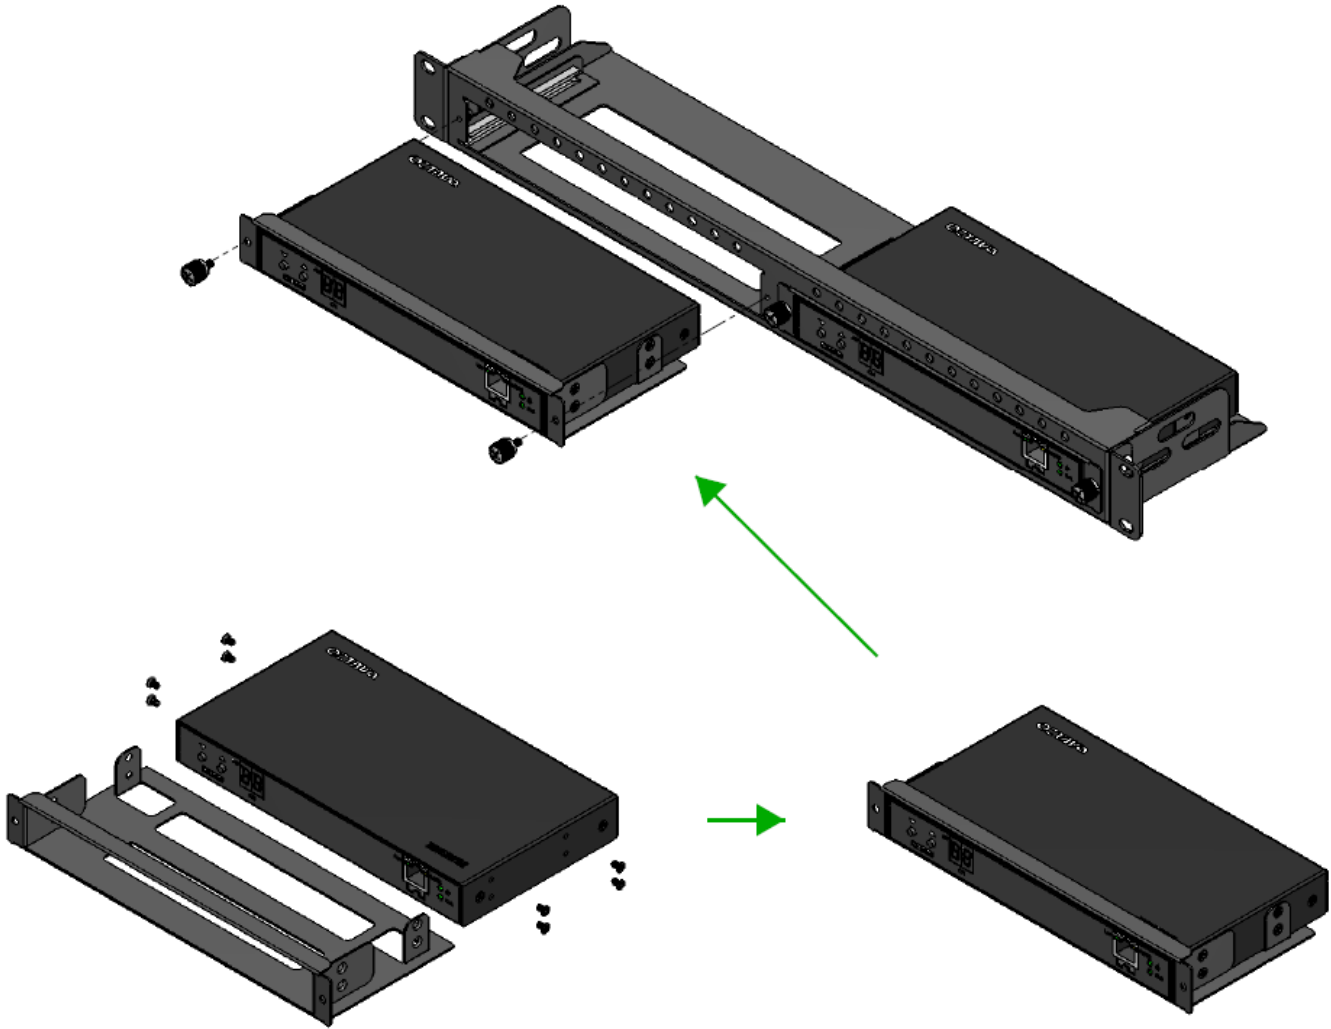

PRO DSX 1RU Rack for PRODSX-TX

Revision: 1

Dimensions in mm